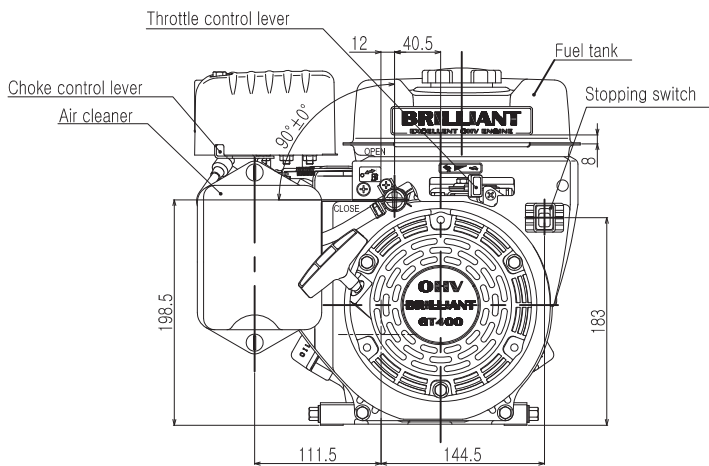

DIMENSIONS

PTO SHAFT TYPE